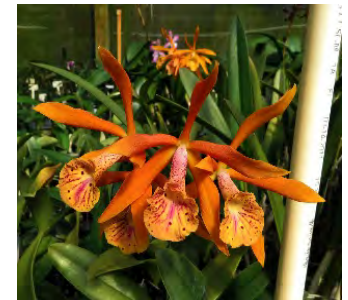

Golden Glory 'HEB'