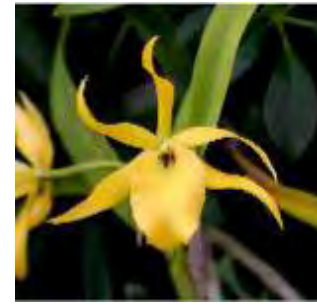

Moonlight Perfume 'HEB'