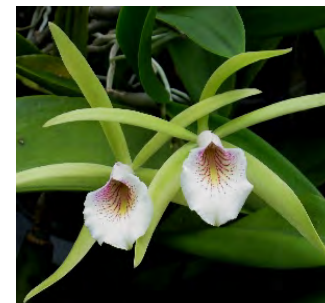

Seagulls Surf