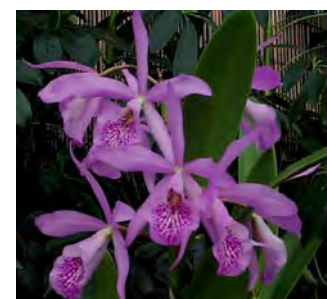

This list of plants for sale contains 79 Brassavola nodosa hybrids and 9 Brassavola species that I have available. Two or three of the crosses may be in short supply, but most are available. I can only carry about 20 of them with me when I come to do a program, but will fill preorders for anyone who has a specific interest. Most plants are 4 or 4½ inch pots, blooming size or near blooming size, with prices averaging \$12, a few under and a few over. The ones above \$12 are typically rare and hard to find. If anyone is interested, please have them communicate via email (vern@cfllr.com). Those who make preorders will not be required to buy the plants unseen. When they see plants, if they don't like the plant or the price, there will be no obligation to buy. I have pictures of most of the plants.

Aruba's Spotted Beauty

Beverly Matherne

Binosa 'Wabash Valley'

Copper Queen

Dawn Henry

Empress Worsely

Everything Nice

Fladosa

Frances Fox 'Sun Spots'

Golden Glory 'HEB'

Golden Peacock

Golden Spice

Golden Tang

Grand Stars

Green Stars

Haiku Dawn

Haleahi

Haleahi Profusion

Haleahi Profusion 2

Haleahi Sunbow 'HEB'

Hawaii Stars

Hawaiian Leopard

Hidden Gold

Hilda Takamatsu