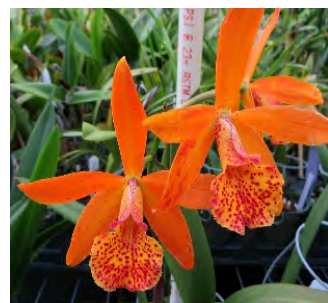

Rustic Spots