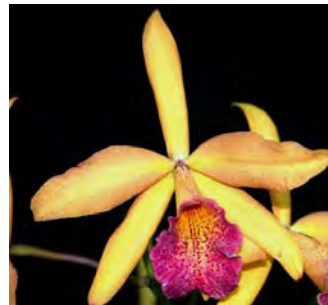

Mickey's Freckles