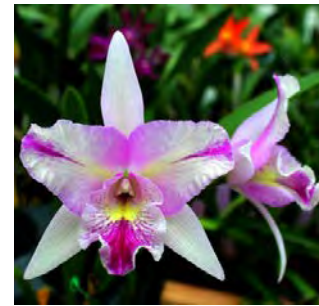

This list of plants for sale contains 79 Brassavola nodosa hybrids and 9 Brassavola species that I have available. Two or three of the crosses may be in short supply, but most are available. I can only carry about 20 of them with me when I come to do a program, but will fill preorders for anyone who has a specific interest. Most plants are 4 or 4½ inch pots, blooming size or near blooming size, with prices averaging \$12, a few under and a few over. The ones above \$12 are typically rare and hard to find. If anyone is interested, please have them communicate via email (vern@cfllr.com). Those who make preorders will not be required to buy the plants unseen. When they see plants, if they don't like the plant or the price, there will be no obligation to buy. I have pictures of most of the plants.

Haleahi

Haleahi Profusion

Haleahi Profusion 2

Haleahi Sunbow 'HEB'

Hawaii Stars

Hawaiian Leopard

Hidden Gold

Hilda Takamatsu