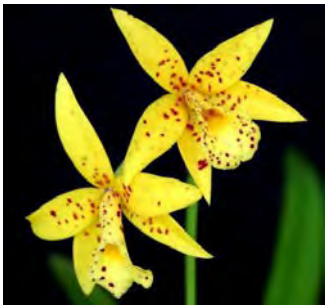

Hoku Gem 'Freckles'